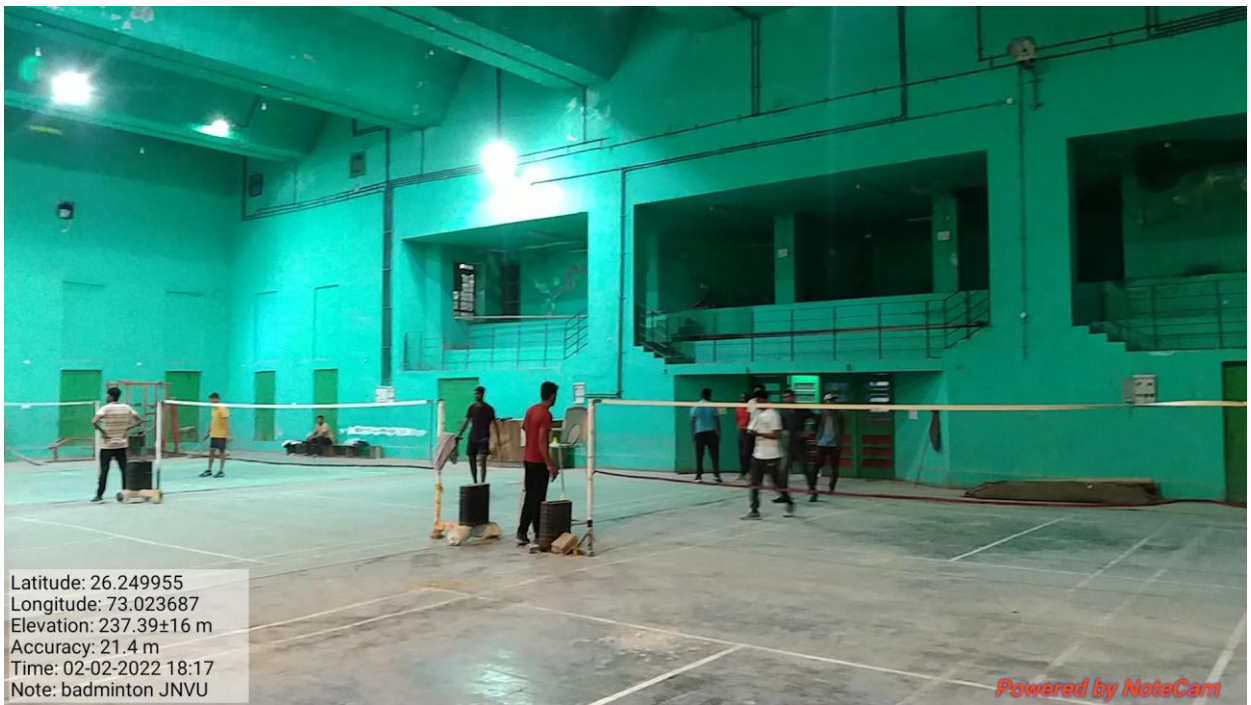

Volleyball Ground

Latitude: 26.24918
Longitude: 73.023025
Elevation: 252.69±16 m
Accuracy: 8.2 m
Time: 02-02-2022 18:12

Gymnasium

Badminton in Gymnasium

Badminton in Gymnasium

Exercise in Gymnasium

Table Tanis in Gymnasium

Kabaddi Ground

Swimming Pool

Running Track With Cricket Ground in New Campus

Open Stadium in New Campus